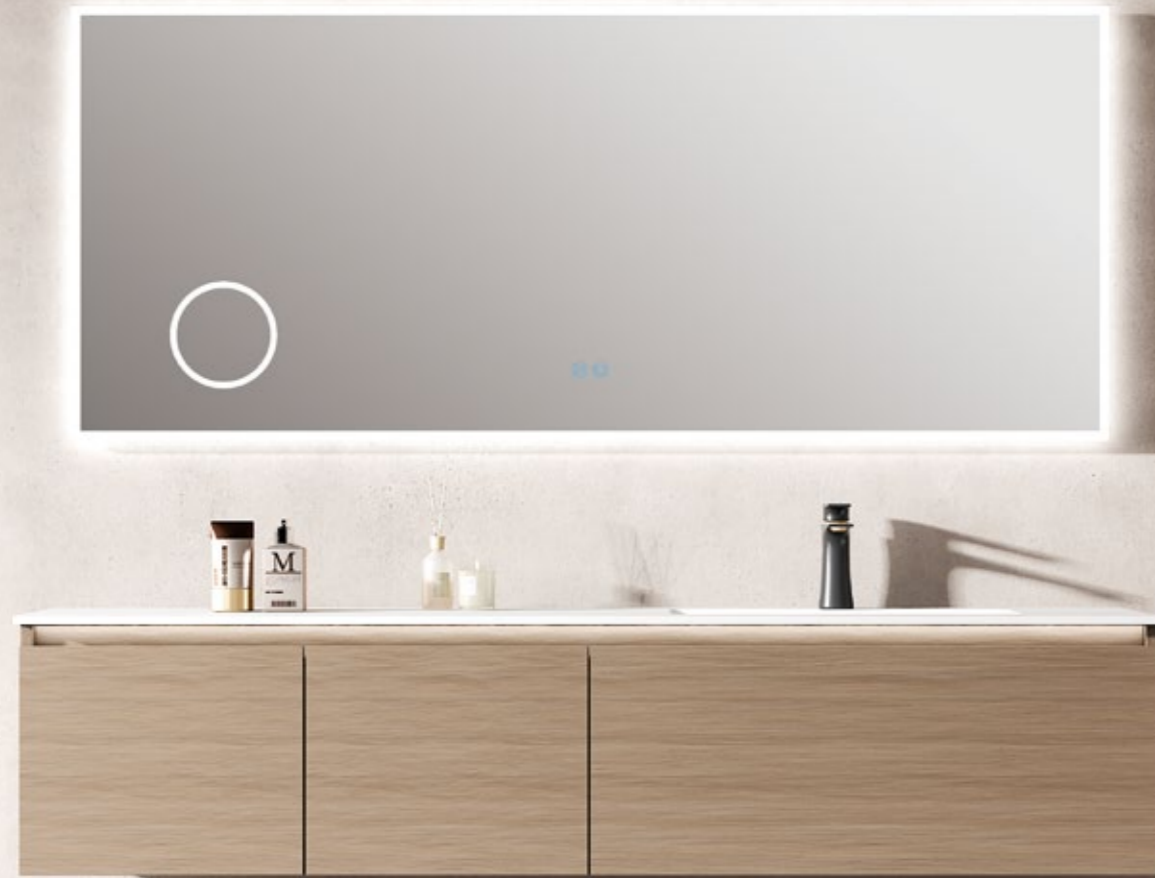

### 6915-150

台面 COUNTERTOP :  
1500x520x12mm 晶铝石一体盆

主柜 MAIN CABINET :  
1490x515x400mm 科技木/本色尤加利

镜子 MIRROR :  
1480x30x700mm LED背光+除雾

Symbol  
Of  
Leisurely  
Life

Unique design features soft lines, soft but sturdy, with elegant aesthetic and functional crystals. Fresh, trendy and individualized, it expresses selfhood, and the heart-affecting embellishment.